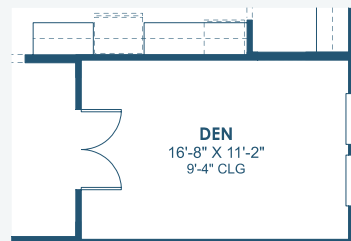

# Ballast Point

Innovation Series

3,186 Sq.Ft. | 4 Bedrooms  
4 Baths | 2-Car Garage

Coastal A | COA3

Coastal B | COA8

Coastal C | COA11

# Ballast Point

Innovation Series

3,186 Sq.Ft. | 4 Bedrooms  
4 Baths | 2-Car Garage

**MAIN FLOOR**

**OPT. POOL BATH**

**SECOND FLOOR**

**OPT. DEN**