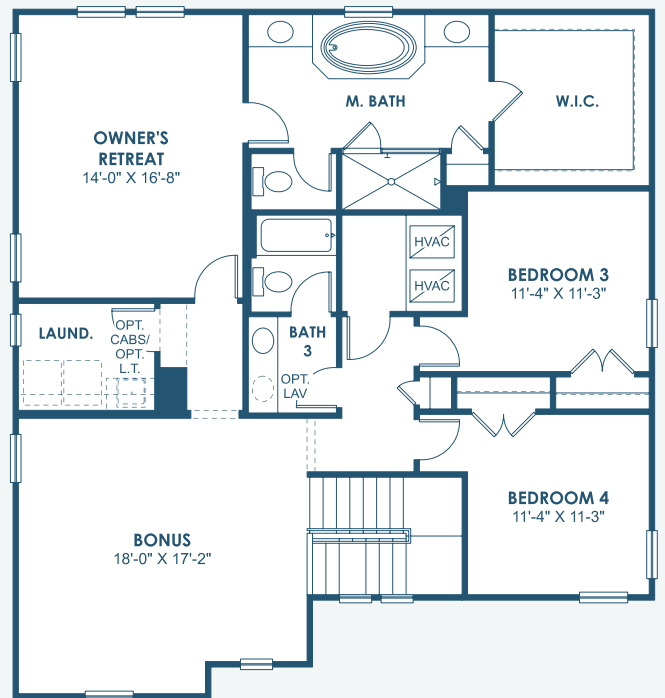

# Ballast Point

Innovation Series

3,186 Sq.Ft. | 4 Bedrooms  
4 Baths | 2-Car Garage

Coastal A | COA3

Coastal B | COA8

Coastal C | COA11

# Ballast Point

Innovation Series

3,186 Sq.Ft. | 4 Bedrooms  
4 Baths | 2-Car Garage

**MAIN FLOOR**

**OPT. POOL BATH**

**SECOND FLOOR**

**OPT. DEN**