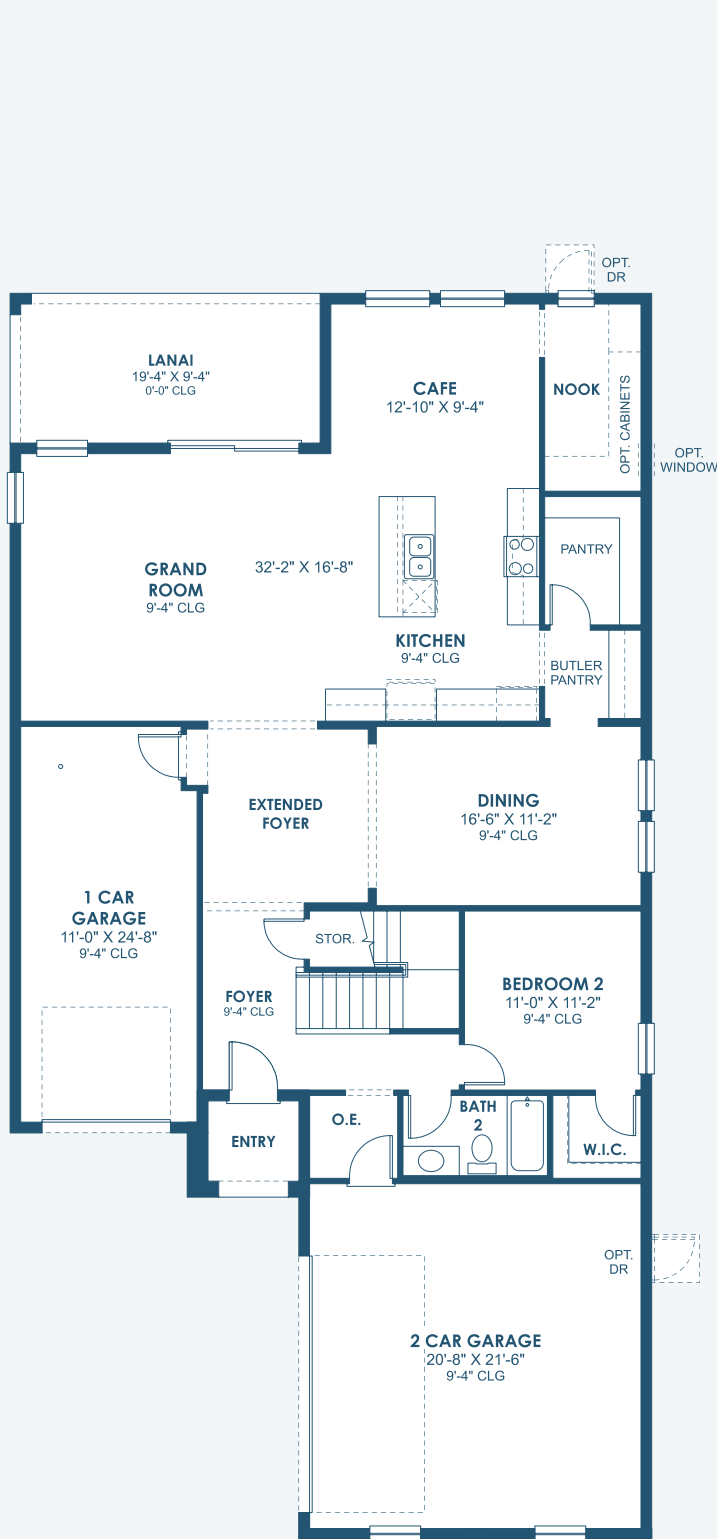

# Ballast Point

Innovation Series

3,186 Sq.Ft. | 4 Bedrooms  
4 Baths | 2-Car Garage

Coastal A | COA3

Coastal B | COA8

Coastal C | COA11

# Ballast Point

Innovation Series

3,186 Sq.Ft. | 4 Bedrooms  
4 Baths | 2-Car Garage

**MAIN FLOOR**

**OPT. POOL BATH**

**SECOND FLOOR**

**OPT. DEN**